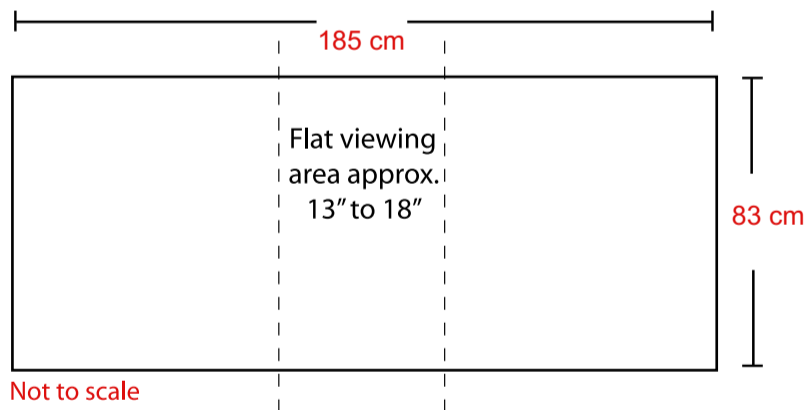

Not to scale

If purchasing a podium wrap:
Overall dimensions are 185 cm wide by 83 cm tall.

Front flat viewing area is
App. 45 cm centered on the wrap.