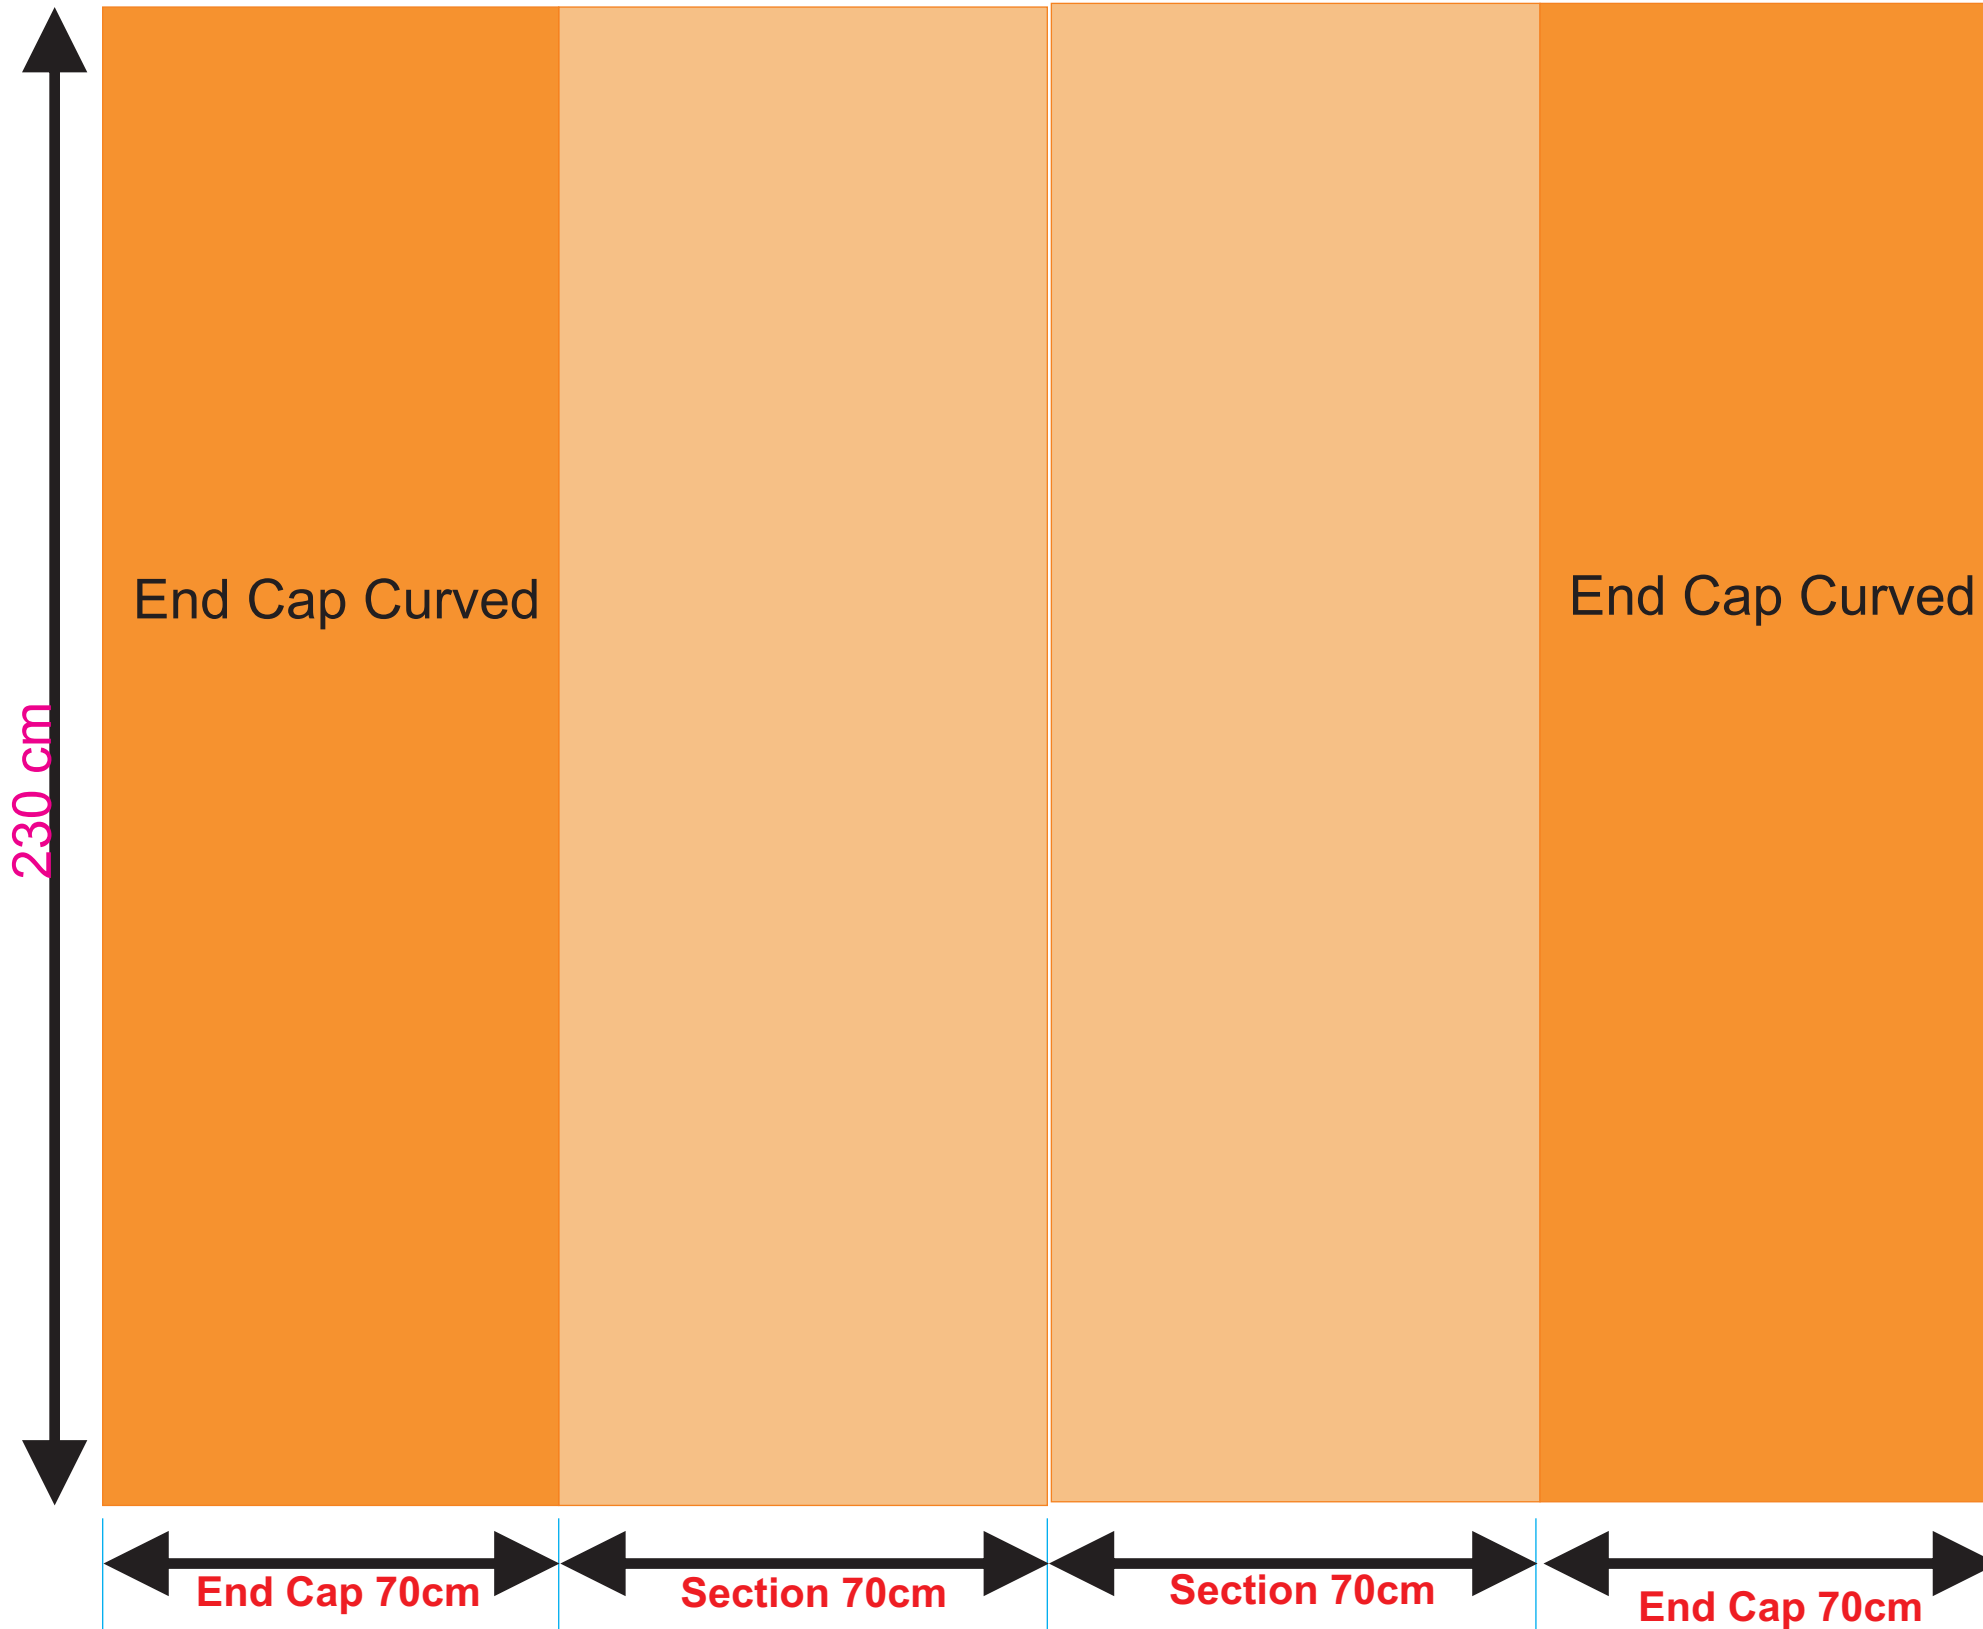

2x3 Curved Popup graphic requirement

We need a single graphic which will be trimmed by us while printing Light colored section has to be single design of 230cm high and 1422 width If end cap is part of over all design follow the size as in illustration above that is 230 ht x 280 cm wide