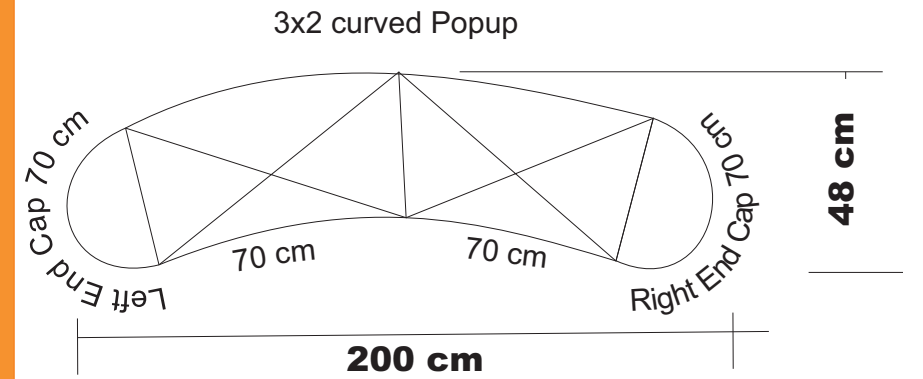

2x3 Curved Popup graphic requirement

We need a single graphic which will be trimmed by us while printing Light colored section has to be single design of 230cm high and 1422 width If end cap is part of over all design follow the size as in illustration above that is 230 ht x 280 cm wide