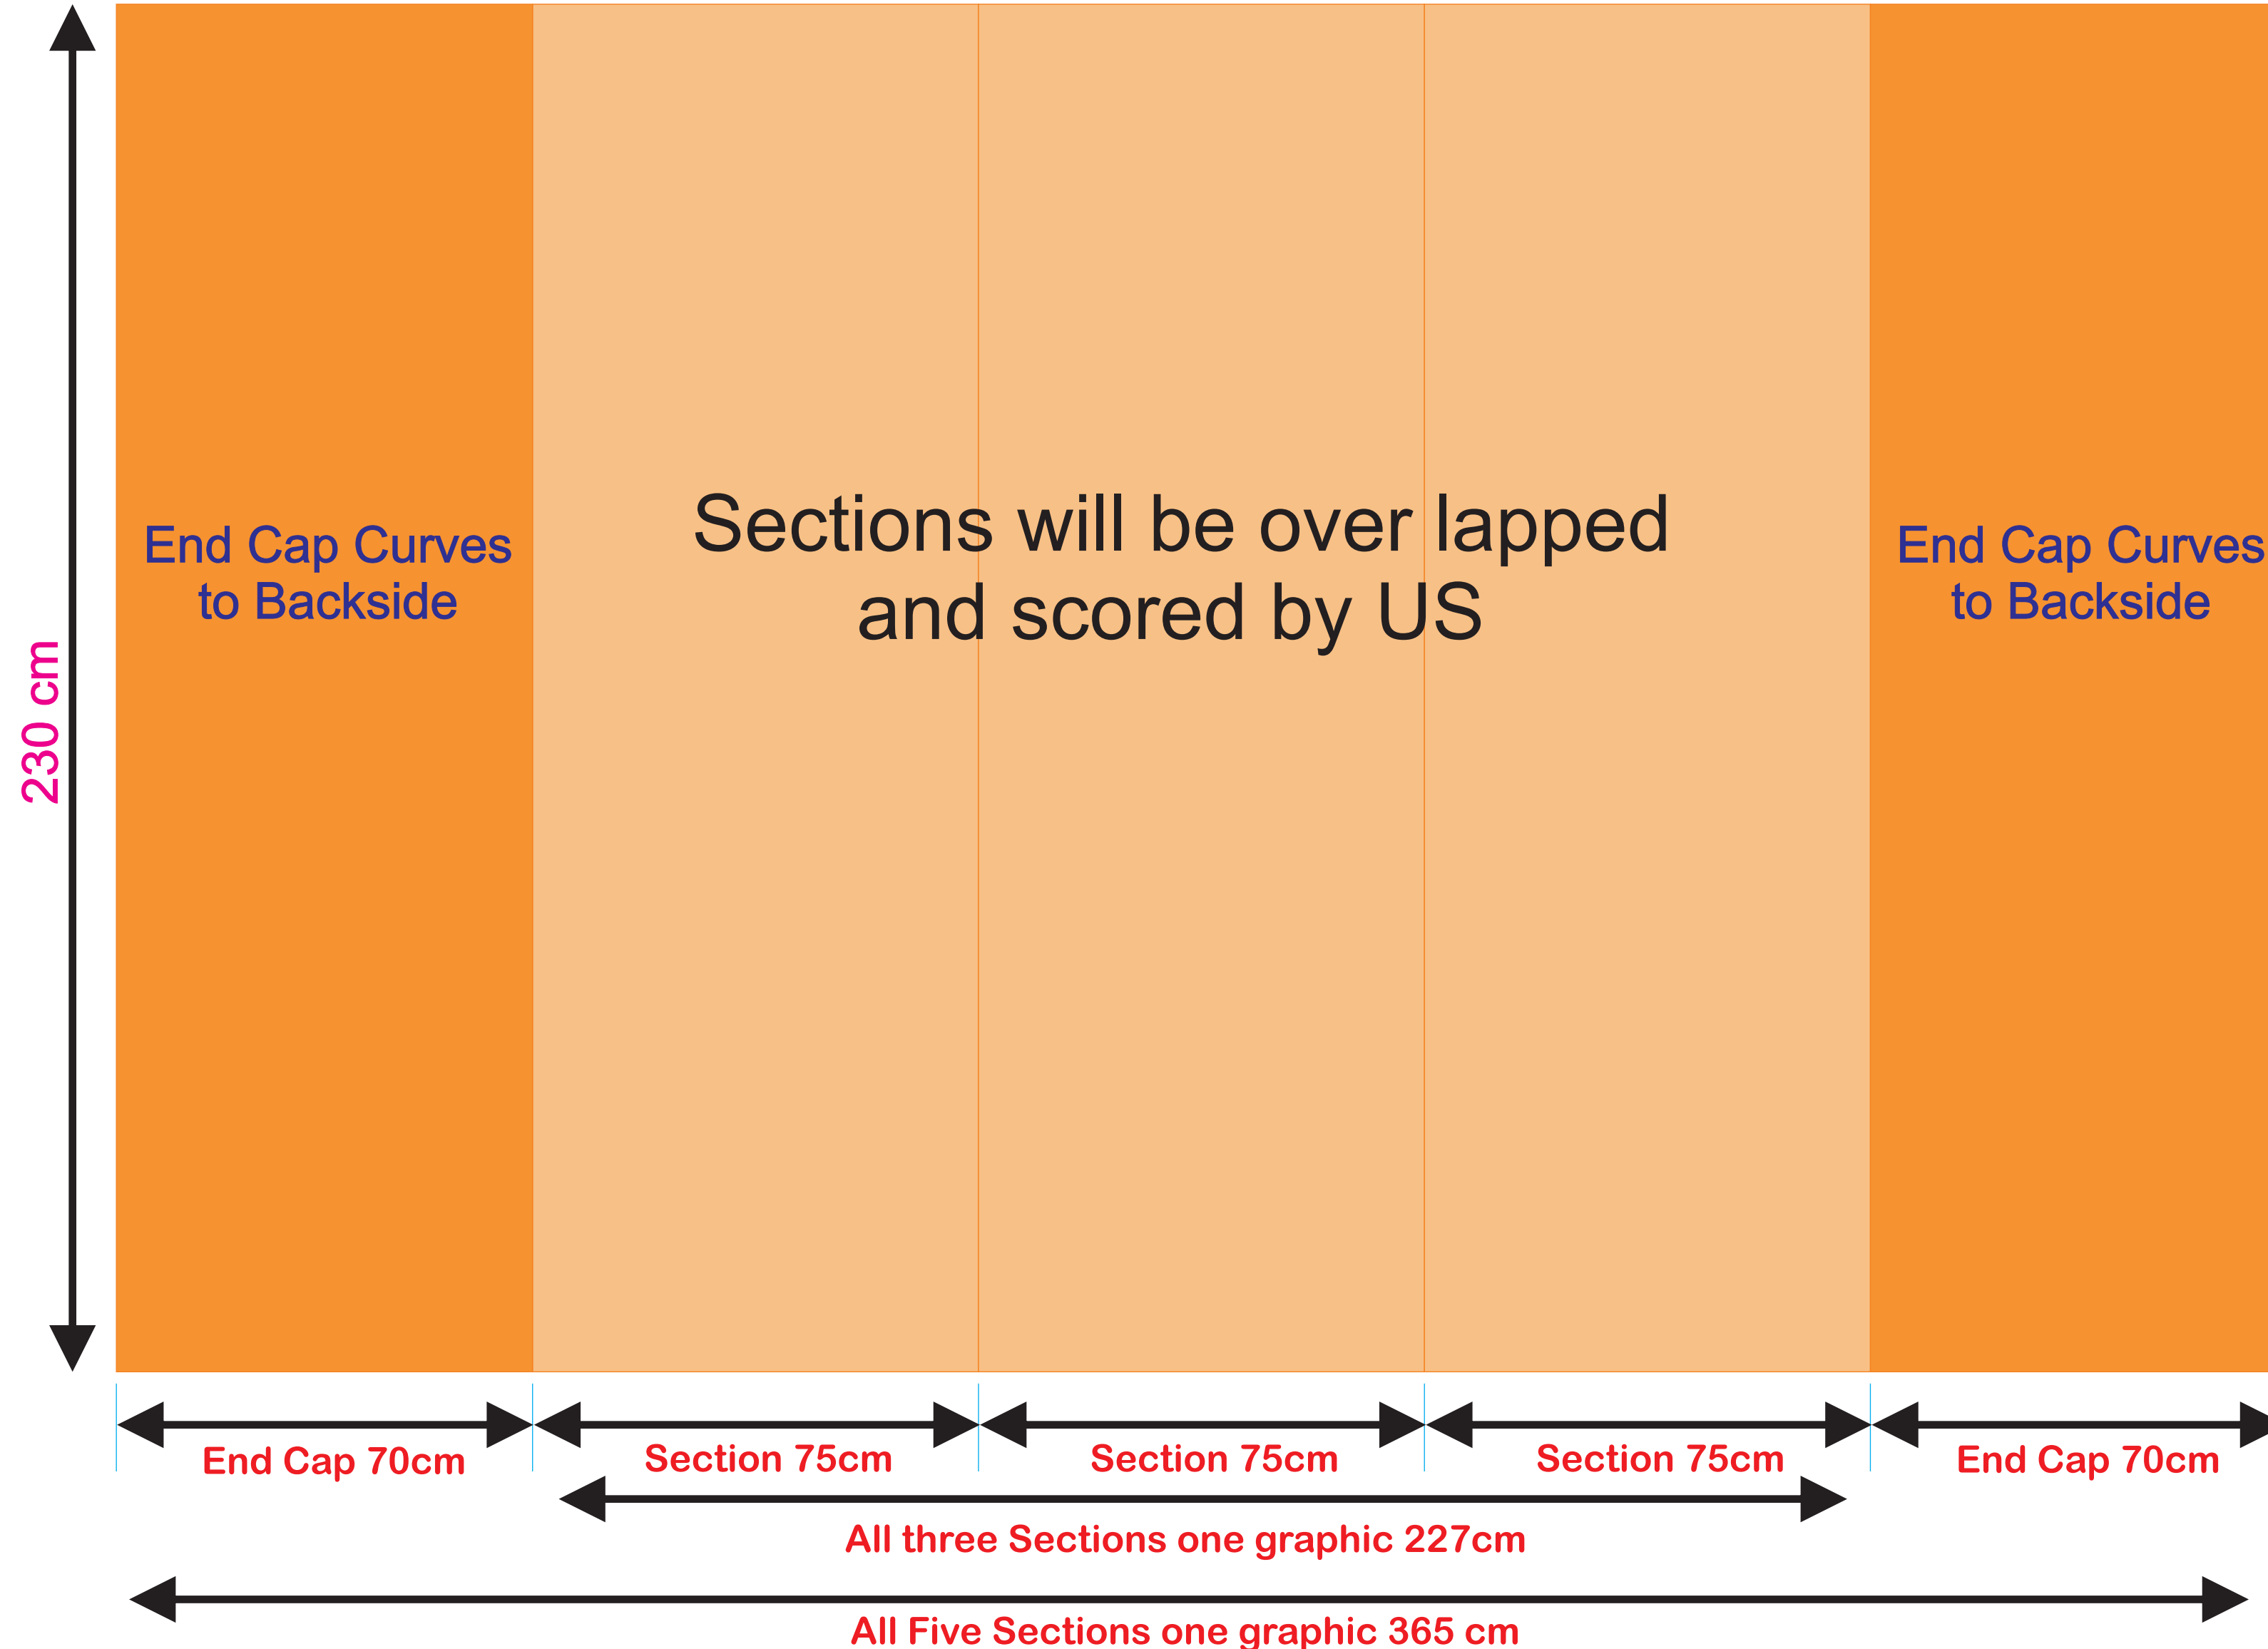

Straight Popup 3x3

3x3 Popup straight graphic requirement

We need a single graphic which will be trimmed by us while printing. At least Light colored section has to be single design of 230 cm height and 227cm width & each end cap is 70cm wide and 230 high. If end cap is part of over all design will be 365cm wide x230 cm high