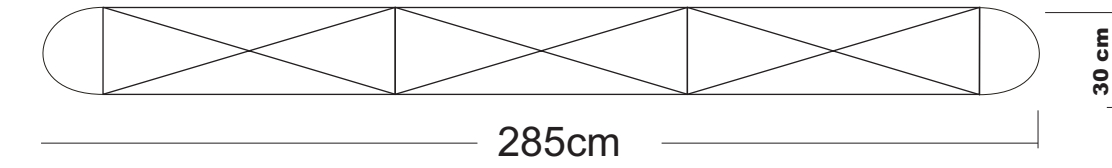

Straight Popup 3x3

3x3 Popup straight graphic requirement

We need a single graphic which will be trimmed by us while printing. At least Light colored section has to be single design of 230 cm height and 227cm width & each end cap is 70cm wide and 230 high. If end cap is part of over all design will be 365cm wide x230 cm high